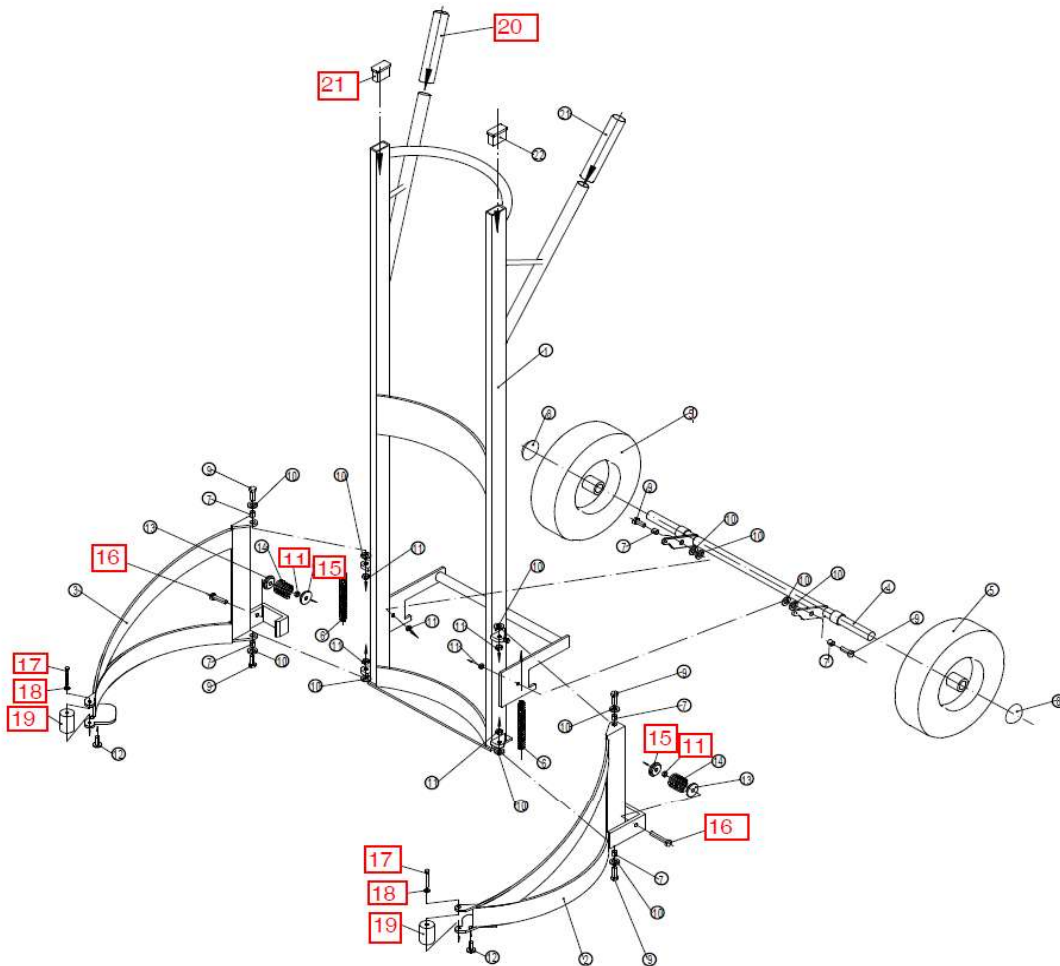

- Onderdelen -  
 - Spare parts -  
 - Pièces de rechange -  
 - Ersatzteile -

**Y471147HD**

Pos.	Art. Nummer	Description
1	Y471147HD-1	Main Stand TC-001
2	Y471147HD-2	Left clamp arm TC-011
3	Y471147HD-3	Right clamp arm TC-010
4	Y471147HD-4	Axle TC-004
5	Y471147HD-5	PU foam wheel 10" 3-4.00
6	Y471147HD-6	Tension spring
7	Y471147HD-7	Spacer TC-005
8	Y471147HD-8	Axle cap
9	Y471147HD-9	Hex bolt M8-1.25
10	Y471147HD-10	Flat washer M10
11	Y471147HD-11	Hexagonal nut M8-1.25
12	Y471147HD-12	Nylon plug M8
13	Y471147HD-13	Compr. Spring washer without thread
14	Y471147HD-14	3.5 compr. Spring
15	Y471147HD-15	Compr. Spring washer with thread
16	Y471147HD-16	Hex bolt M8*45
17	Y471147HD-17	Hex bolt M6*60
18	Y471147HD-18	Flat washer M6
19	Y471147HD-19	Nylon Roller TC-006
20	Y471147HD-20	Handel grip TC-007
21	Y471147HD-21	End frame for frame TC-008