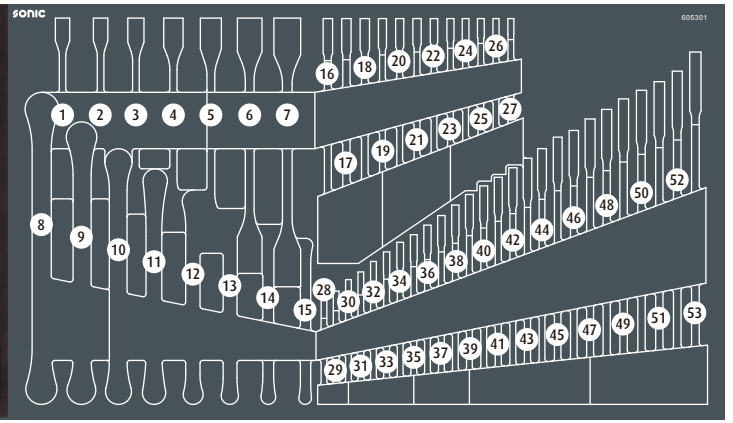

605301

	NO	Sonic NO	Size	Length	Q'ty
	1	4120607	6x7mm	184mm	
	2	4120809	8x9mm	180mm	
	3	4121011	10x11mm	200mm	
	4	4121213	12x13mm	220mm	
	5	4121415	14x15mm	242mm	
	6	4121617	16x17mm	260mm	
	7	4121819	18x19mm	275mm	
	8	4192022	20x22mm	318mm	
	9	4191819	18x19mm	292mm	
	10	4191617	16x17mm	260mm	
	11	4191415	14x15mm	239mm	
	12	4191213	12x13mm	217mm	
	13	4191011	10x11mm	198mm	
	14	4190809	8x9mm	183mm	
	15	4190607	6x7mm	168mm	
	16	4170219	19mm	247mm	
	17	4170218	18mm	239mm	
	18	4170217	17mm	232mm	
	19	4170216	16mm	216mm	
	20	4170215	15mm	200mm	
	21	4170214	14mm	189mm	
	22	4170213	13mm	180mm	
	23	4170212	12mm	174mm	
	24	4170211	11mm	168mm	
	25	4170210	10mm	159mm	
	26	4170209	9mm	143mm	
	27	4170208	8mm	136mm	
	28	41506	6mm	105mm	
	29	41507	7mm	115mm	
	30	41508	8mm	125mm	
	31	41509	9mm	135mm	
	32	41510	10mm	145mm	
	33	41511	11mm	155mm	
	34	41512	12mm	165mm	
	35	41513	13mm	175mm	
	36	41514	14mm	185mm	
	37	41515	15mm	195mm	
	38	41516	16mm	205mm	
	39	41517	17mm	215mm	
	40	41518	18mm	225mm	
	41	41519	19mm	235mm	
	42	41520	20mm	245mm	
	43	41521	21mm	255mm	

	NO	Sonic NO	Size	Length	Q'ty
	44	41522	22mm	265mm	
	45	41523	23mm	275mm	
	46	41524	24mm	285mm	
	47	41525	25mm	295mm	
	48	41526	26mm	305mm	
	49	41527	27mm	315mm	
	50	41528	28mm	325mm	
	51	41529	29mm	335mm	
	52	41530	30mm	345mm	
	53	41532	32mm	365mm	