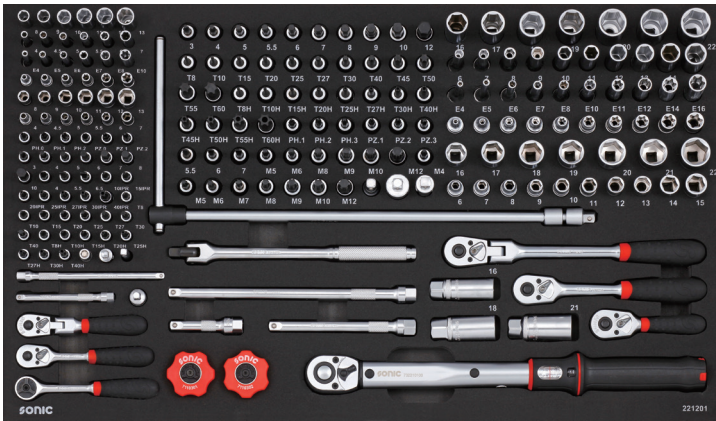

# 221201

	NO	Sonic NO	Size	Length	Q'ty
	1	2155008	8mm	50mm	
	2	2155009	9mm	50mm	
	3	2155010	10mm	50mm	
	4	2155011	11mm	50mm	
	5	2155012	12mm	50mm	
	6	2155013	13mm	50mm	
	7	2155004	4mm	50mm	
	8	21550045	4.5mm	50mm	
	9	2155005	5mm	50mm	
	10	21550055	5.5mm	50mm	
	11	2155006	6mm	50mm	
	12	2155007	7mm	50mm	
	13	2165004	E4	50mm	
	14	2165005	E5	50mm	
	15	2165006	E6	50mm	
	16	2165007	E7	50mm	
	17	2165008	E8	50mm	
	18	2165010	E10	50mm	
	19	21604	E4	25mm	
	20	21605	E5	25mm	
	21	21606	E6	25mm	
	22	21607	E7	25mm	
	23	21608	E8	25mm	
	24	21610	E10	25mm	
	25	21508	8mm	25mm	
	26	21509	9mm	25mm	
	27	21510	10mm	25mm	
	28	21511	11mm	25mm	
	29	21512	12mm	25mm	
	30	21513	13mm	25mm	
	31	21504	4mm	25mm	
	32	21545	4.5mm	25mm	
	33	21505	5mm	25mm	
	34	21555	5.5mm	25mm	
	35	21506	6mm	25mm	
	36	21507	7mm	25mm	
	37	8113700	PH.0	37mm	
	38	8113701	PH.1	37mm	
	39	8113702	PH.2	37mm	
	40	8123700	PZ.0	37mm	
	41	8123701	PZ.1	37mm	
	42	8123702	PZ.2	37mm	
	43	8143703	3mm	37mm	

	NO	Sonic NO	Size	Length	Q'ty
	44	8143704	4mm	37mm	
	45	8143705	5mm	37mm	
	46	8143706	6mm	37mm	
	47	8143707	7mm	37mm	
	48	8143708	8mm	37mm	
	49	8143710	10mm	37mm	
	50	8133704	4mm	37mm	
	51	81337055	5.5mm	37mm	
	52	81337065	6.5mm	37mm	
	53	8153710	10IPR	37mm	
	54	8153715	15IPR	37mm	
	55	8153720	20IPR	37mm	
	56	8153725	25IPR	37mm	
	57	8153727	27IPR	37mm	
	58	8153730	30IPR	37mm	
	59	8153740	40IPR	37mm	
	60	8163708	T8	37mm	
	61	8163710	T10	37mm	
	62	8163715	T15	37mm	
	63	8163720	T20	37mm	
	64	8163725	T25	37mm	
	65	8163727	T27	37mm	
	66	8163730	T30	37mm	
	67	8163740	T40	37mm	
	68	8173708	T8H	37mm	
	69	8173710	T10H	37mm	
	70	8173715	T15H	37mm	
	71	8173720	T20H	37mm	
	72	8173725	T25H	37mm	
	73	8173727	T27H	37mm	
	74	8173730	T30H	37mm	
	75	8173740	T40H	37mm	
	76	8244803	3mm	48mm	
	77	8244804	4mm	48mm	
	78	8244805	5mm	48mm	
	79	82448055	5.5mm	48mm	
	80	8244806	6mm	48mm	
	81	8244807	7mm	48mm	
	82	8244808	8mm	48mm	
	83	8244809	9mm	48mm	
	84	8244810	10mm	48mm	
	85	8244812	12mm	48mm	
	86	8264808	T8	48mm	