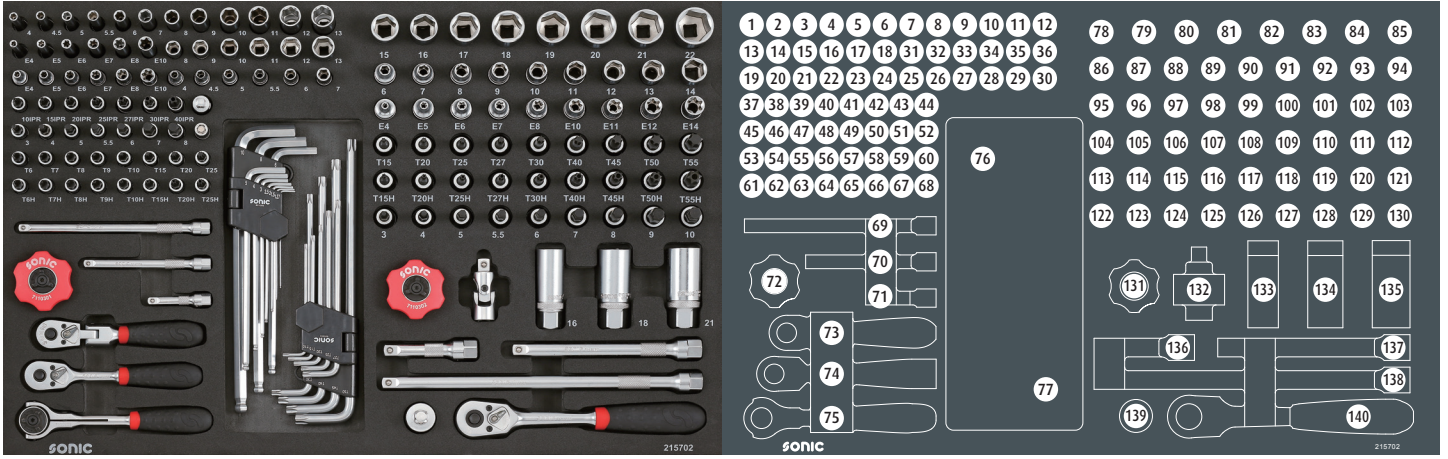

215702

	NO	Sonic NO	Size	Length	Q'ty
	1	2155004	4mm	50mm	
	2	21550045	4.5mm	50mm	
	3	2155005	5mm	50mm	
	4	21550055	5.5mm	50mm	
	5	2155006	6mm	50mm	
	6	2155007	7mm	50mm	
	7	2155008	8mm	50mm	
	8	2155009	9mm	50mm	
	9	2155010	10mm	50mm	
	10	2155011	11mm	50mm	
	11	2155012	12mm	50mm	
	12	2155013	13mm	50mm	
	13	2165004	E4	50mm	
	14	2165005	E5	50mm	
	15	2165006	E6	50mm	
	16	2165007	E7	50mm	
	17	2165008	E8	50mm	
	18	2165010	E10	50mm	
	19	21604	E4	25mm	
	20	21605	E5	25mm	
	21	21606	E6	25mm	
	22	21607	E7	25mm	
	23	21608	E8	25mm	
	24	21610	E10	25mm	
	25	21504	4mm	25mm	
	26	21545	4.5mm	25mm	
	27	21505	5mm	25mm	
	28	21555	5.5mm	25mm	
	29	21506	6mm	25mm	
	30	21507	7mm	25mm	
	31	21508	8mm	25mm	
	32	21509	9mm	25mm	
	33	21510	10mm	25mm	
	34	21511	11mm	25mm	
	35	21512	12mm	25mm	
	36	21513	13mm	25mm	
	37	8153710	10IPR	37mm	
	38	8153715	15IPR	37mm	
	39	8153720	20IPR	37mm	
	40	8153725	25IPR	37mm	
	41	8153727	27IPR	37mm	
	42	8153730	30IPR	37mm	

	NO	Sonic NO	Size	Length	Q'ty
	43	8153740	40IPR	37mm	
	44	71511	1/4"	37mm	
	45	8143703	3mm	37mm	
	46	8143704	4mm	37mm	
	47	8143705	5mm	37mm	
	48	81437055	5.5mm	37mm	
	49	8143706	6mm	37mm	
	50	8143707	7mm	37mm	
	51	8143708	8mm	37mm	
	52	72225	1/4"	25mm	
	53	8163706	T6	37mm	
	54	8163707	T7	37mm	
	55	8163708	T8	37mm	
	56	8163709	T9	37mm	
	57	8163710	T10	37mm	
	58	8163715	T15	37mm	
	59	8163720	T20	37mm	
	60	8163725	T25	37mm	
	61	8173706	T6H	37mm	
	62	8173707	T7H	37mm	
	63	8173709	T9H	37mm	
	64	8173708	T8H	37mm	
	65	8173710	T10H	37mm	
	66	8173715	T15H	37mm	
	67	8173720	T20H	37mm	
	68	8173725	T25H	37mm	
	69	7141150	1/4"	150mm	
	70	7141100	1/4"	100mm	
	71	7141050	1/4"	50mm	
	72	7110301	1/4"	25mm	
	73	7110101	1/4"	133mm	
	74	7120901	1/4"	140mm	
	75	7110201	1/4"	150mm	
	76	601008	1.27, 1.5, 2, 2.5, 3, 4, 5, 6, 8, 10