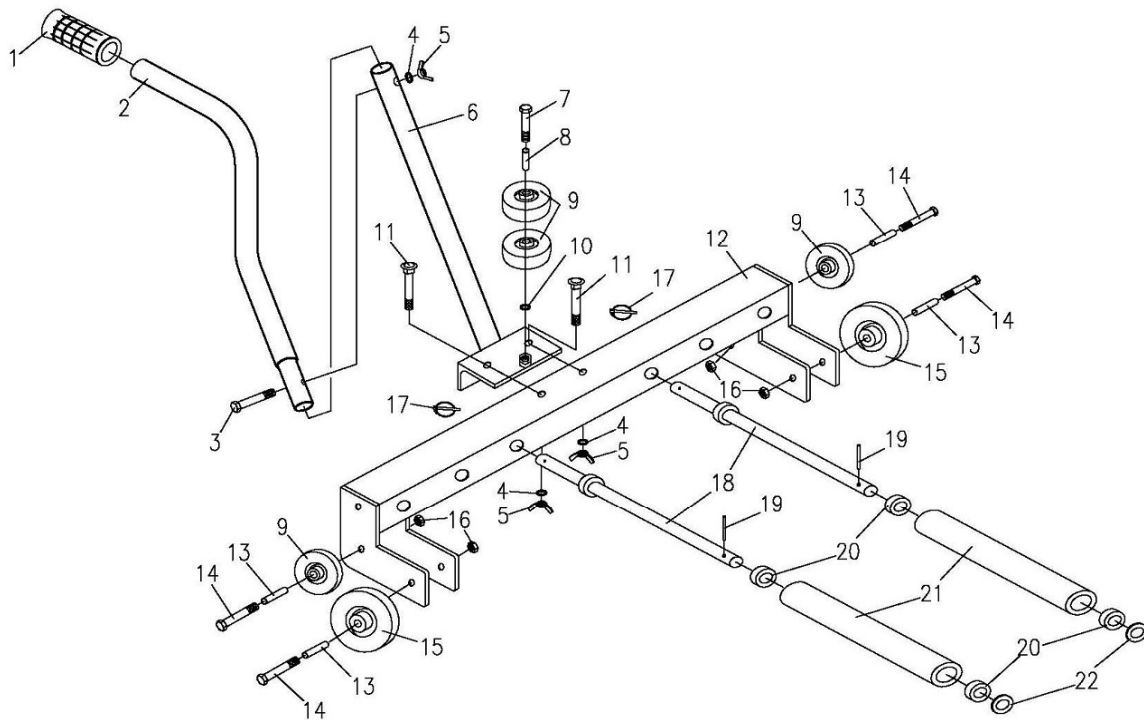

Article Number: Y471105

Features:

- Heavy duty dolly lifts up to 220 kgs.
- Safe back when removing replacing heavy commercial wheels and tires.
- Adjustable rollers with industrial bearings for easy operation.

Spare parts:

Y471105

Pos.	Art.no.	Description	Pos.	Art.no.	Description
1	Y471105-1	handle sleeve	12	Y471105-12	base frame
2	Y471105-2	rear handle	13	Y471105-13	bushing
3	Y471105-3	bolt	14	Y471105-14	screw
4	Y471105-4	spring washer	15	Y471105-15	wheel
5	Y471105-5	wing nut	16	Y471105-16	lock nut
6	Y471105-6	front handle	17	Y471105-17	snap pin
7	Y471105-7	screw	18	Y471105-18	axostyle
8	Y471105-8	bushing	19	Y471105-19	spring pin
9	Y471105-9	wheel	20	Y471105-20	axletree
10	Y471105-10	washer	21	Y471105-21	bushing
11	Y471105-11	bolt	22	Y471105-22	washer