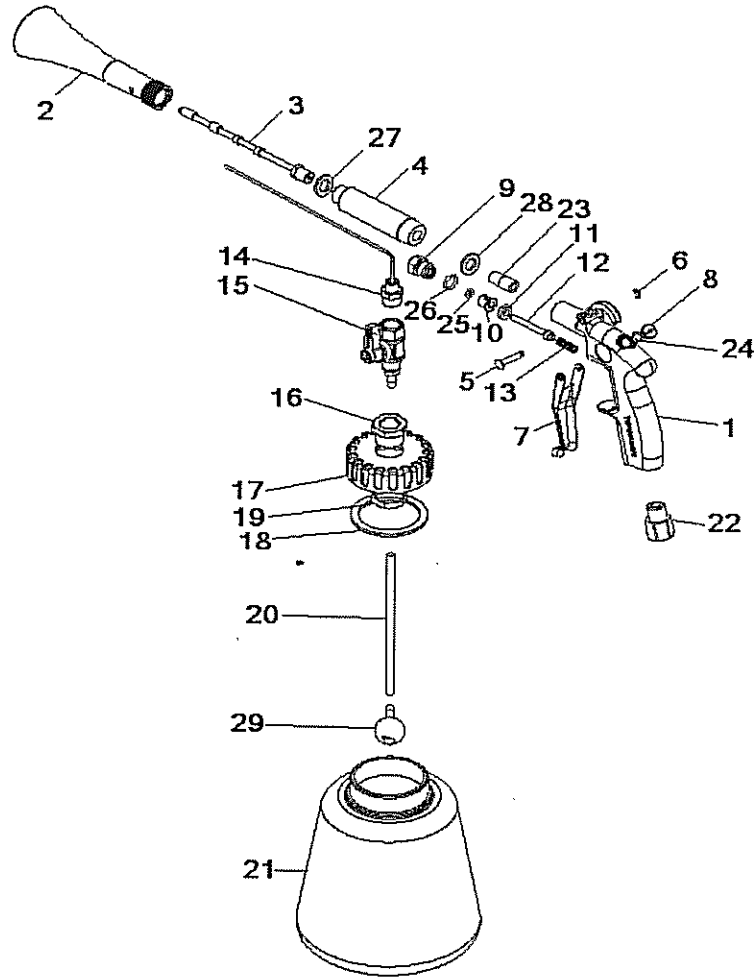

**Z-010**

**Pulse Spray Pneumatic Cleaning Gun**

(NET FOB PRICE IN EUR)

Ref. No.	Part No.	Description
1	SPZ010001	Housing
2	SPZ010002A	Nozzle
3	SPZ010005	Weighted Tube Ass'y
4	SPZ010006	Hose
5	SPZ010007	Pin
6	SPZ010008	E-Ring
7	SPZ010009	Trigger
8	SPZ010010	Screw
9	SPZ010011	Screw
10	SPZ010012	Bushing
11	SPZ010013	Gasket
12	SPZ010014	Valve Stem
13	SPZ010015	Spring
14	SPZ010016	Inner Tube Ass'y
15	SPZ010017	Air Reverse Switch Ass'y
16	SPZ010018	Screw
17	SPZ010019	Cap

Ref. No.	Part No.	Description
18	SPZ010020	Gasket
19	SPZ010021	Nut
20	SPZ010022	Tube Ass'y (inkl.part.no.29)
21	SPZ010023	Cup
22	SPZ010024A	Air Inlet (1/4"PF)
	SPZ010024B	Air Inlet (1/4"PT)
	SPZ010024C	Air Inlet (1/4"NPT)
23	SPZ010025	Screw
24	SPZ010026	O-Ring 5.5x1.5
25	SPZ010027	O-Ring 3.8x1.9
26	SPZ010028	O-Ring 9.3x1.78
27	SPZ010029	Gasket
28	SPZ010030	Gasket
	ZZ-010	Ergänzungsbecher mit Deckel